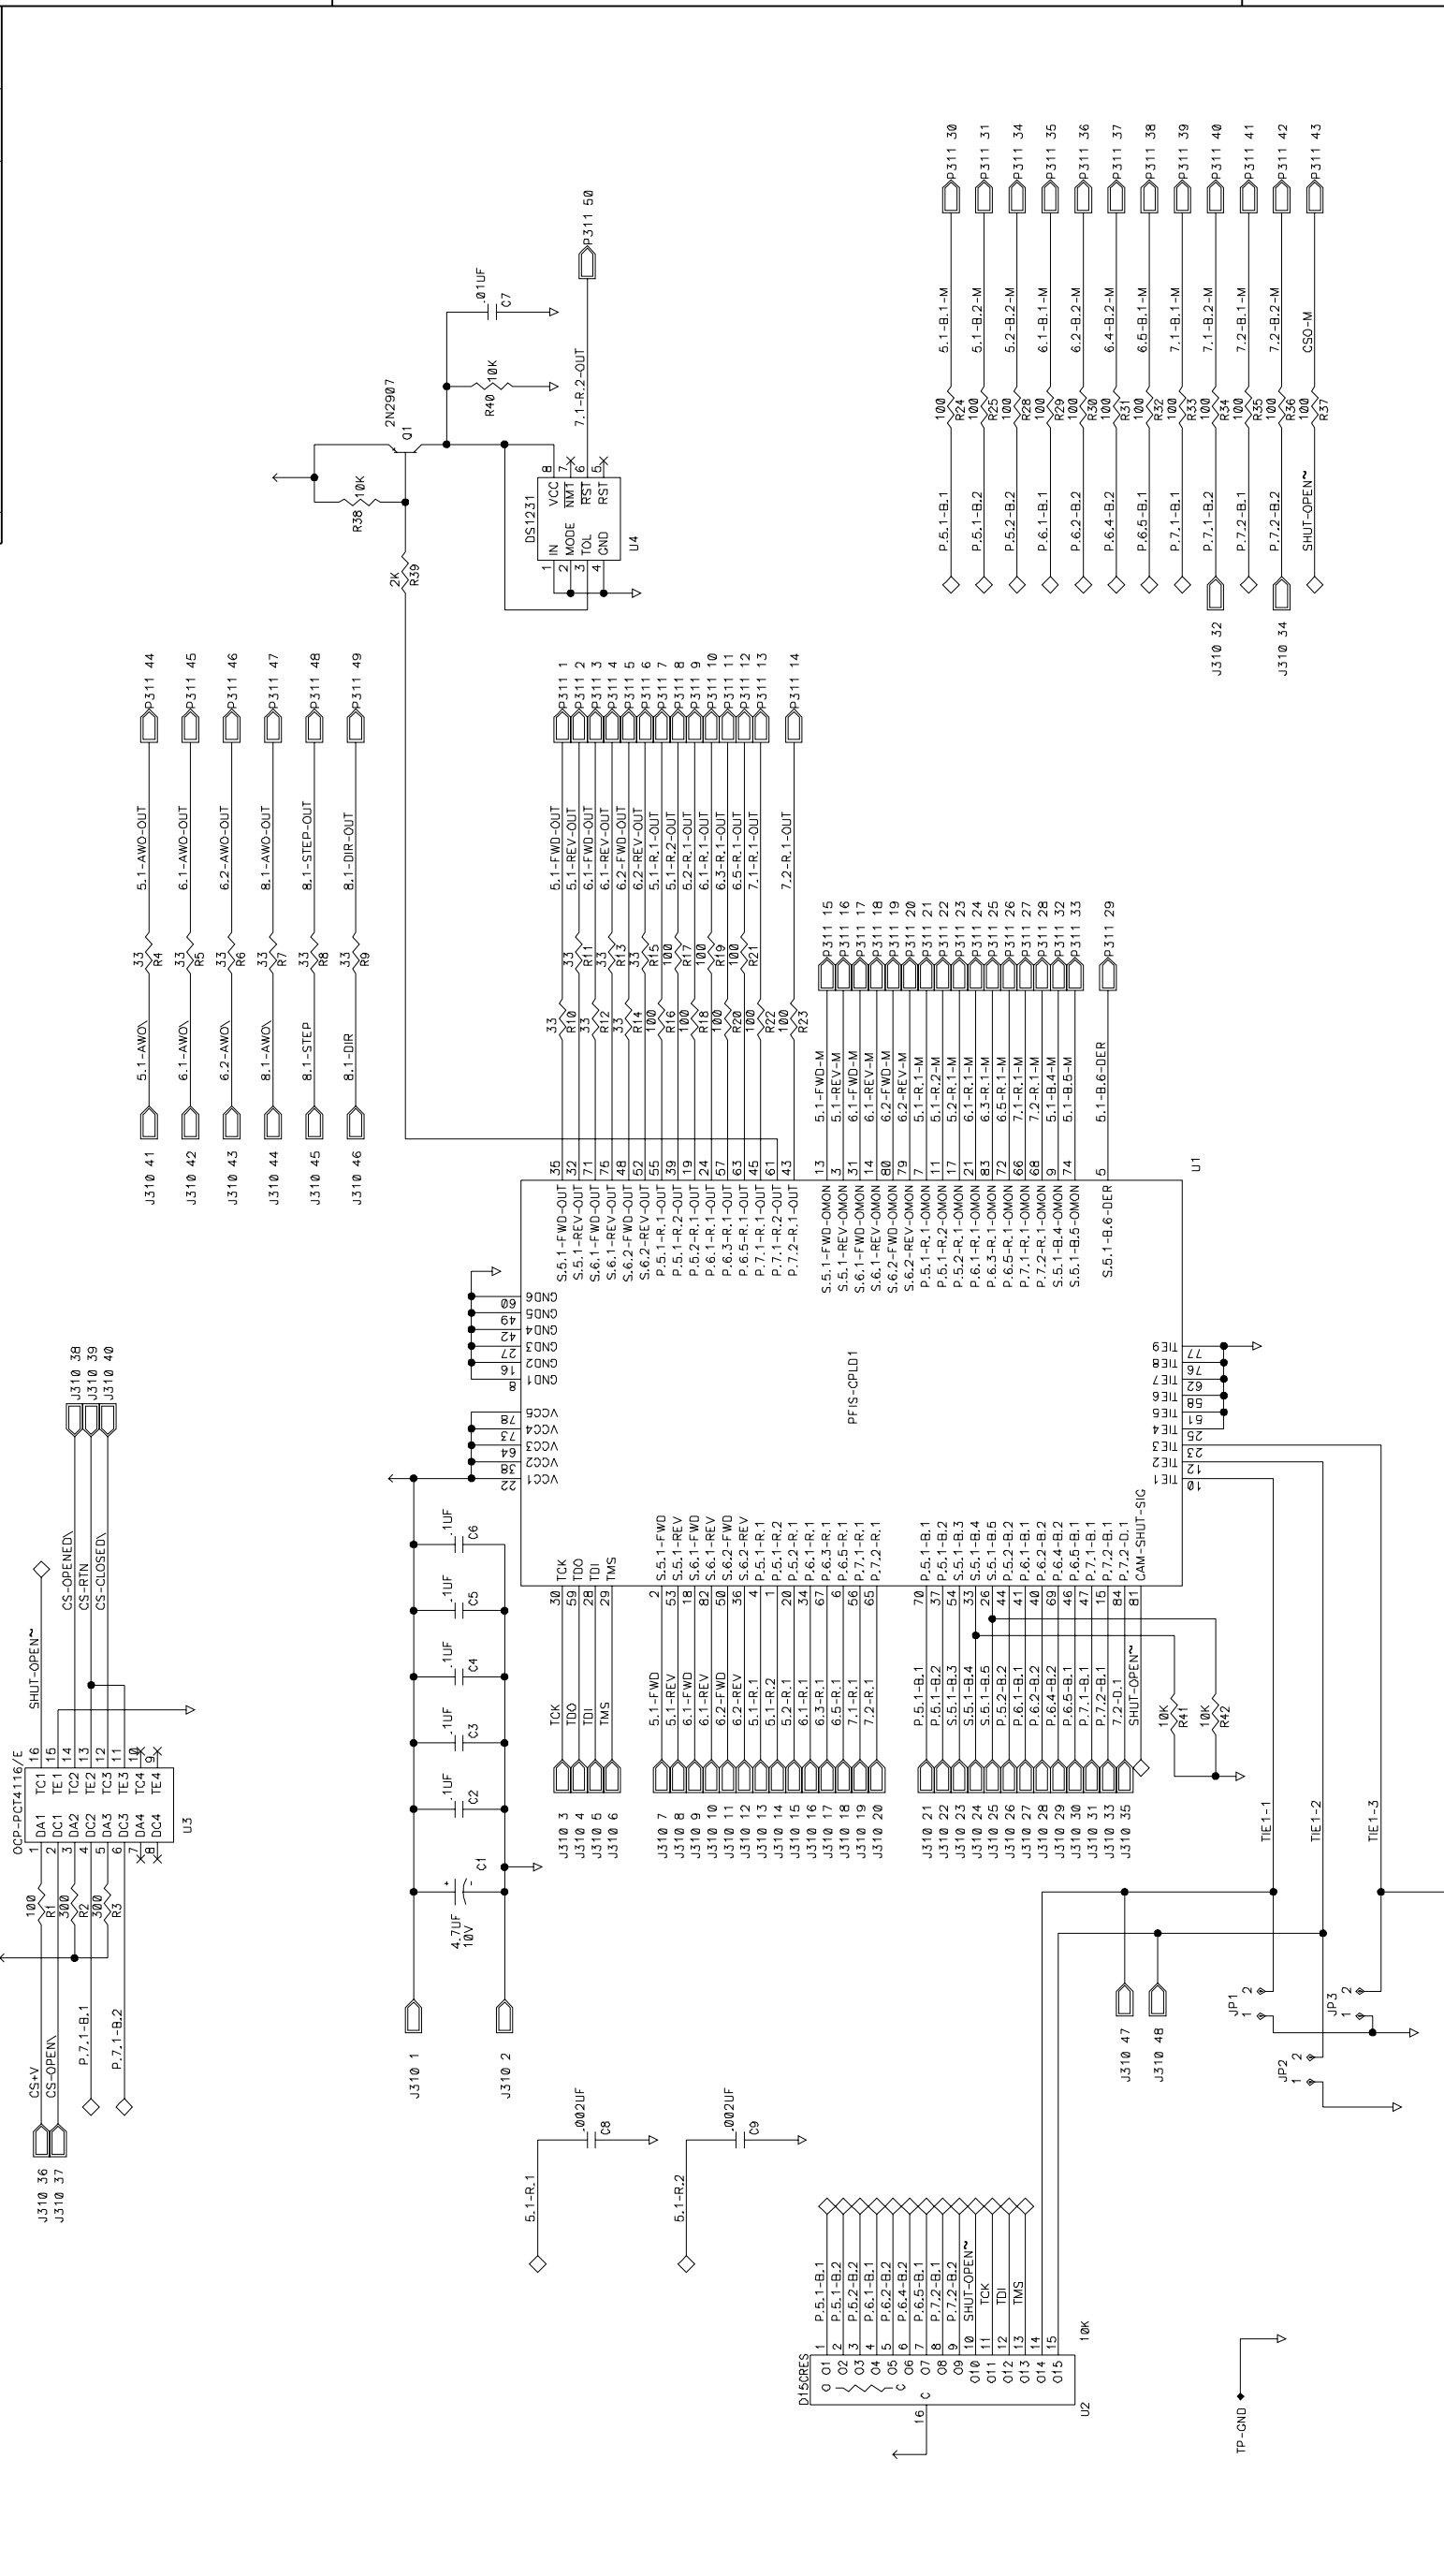

REV	DESCRIPTION	DATE	APPROVED

REV	DESCRIPTION	DATE	APPROVED

UW SPACE ASTRONOMY LAB	
SALT PFIS	
PSC1 INTERLOCKS	
DATE	REV
07/25/05	
SCALE	SHEET
	3 OF 6

NOTE:
 J310: 0050S
 P311: 0060P